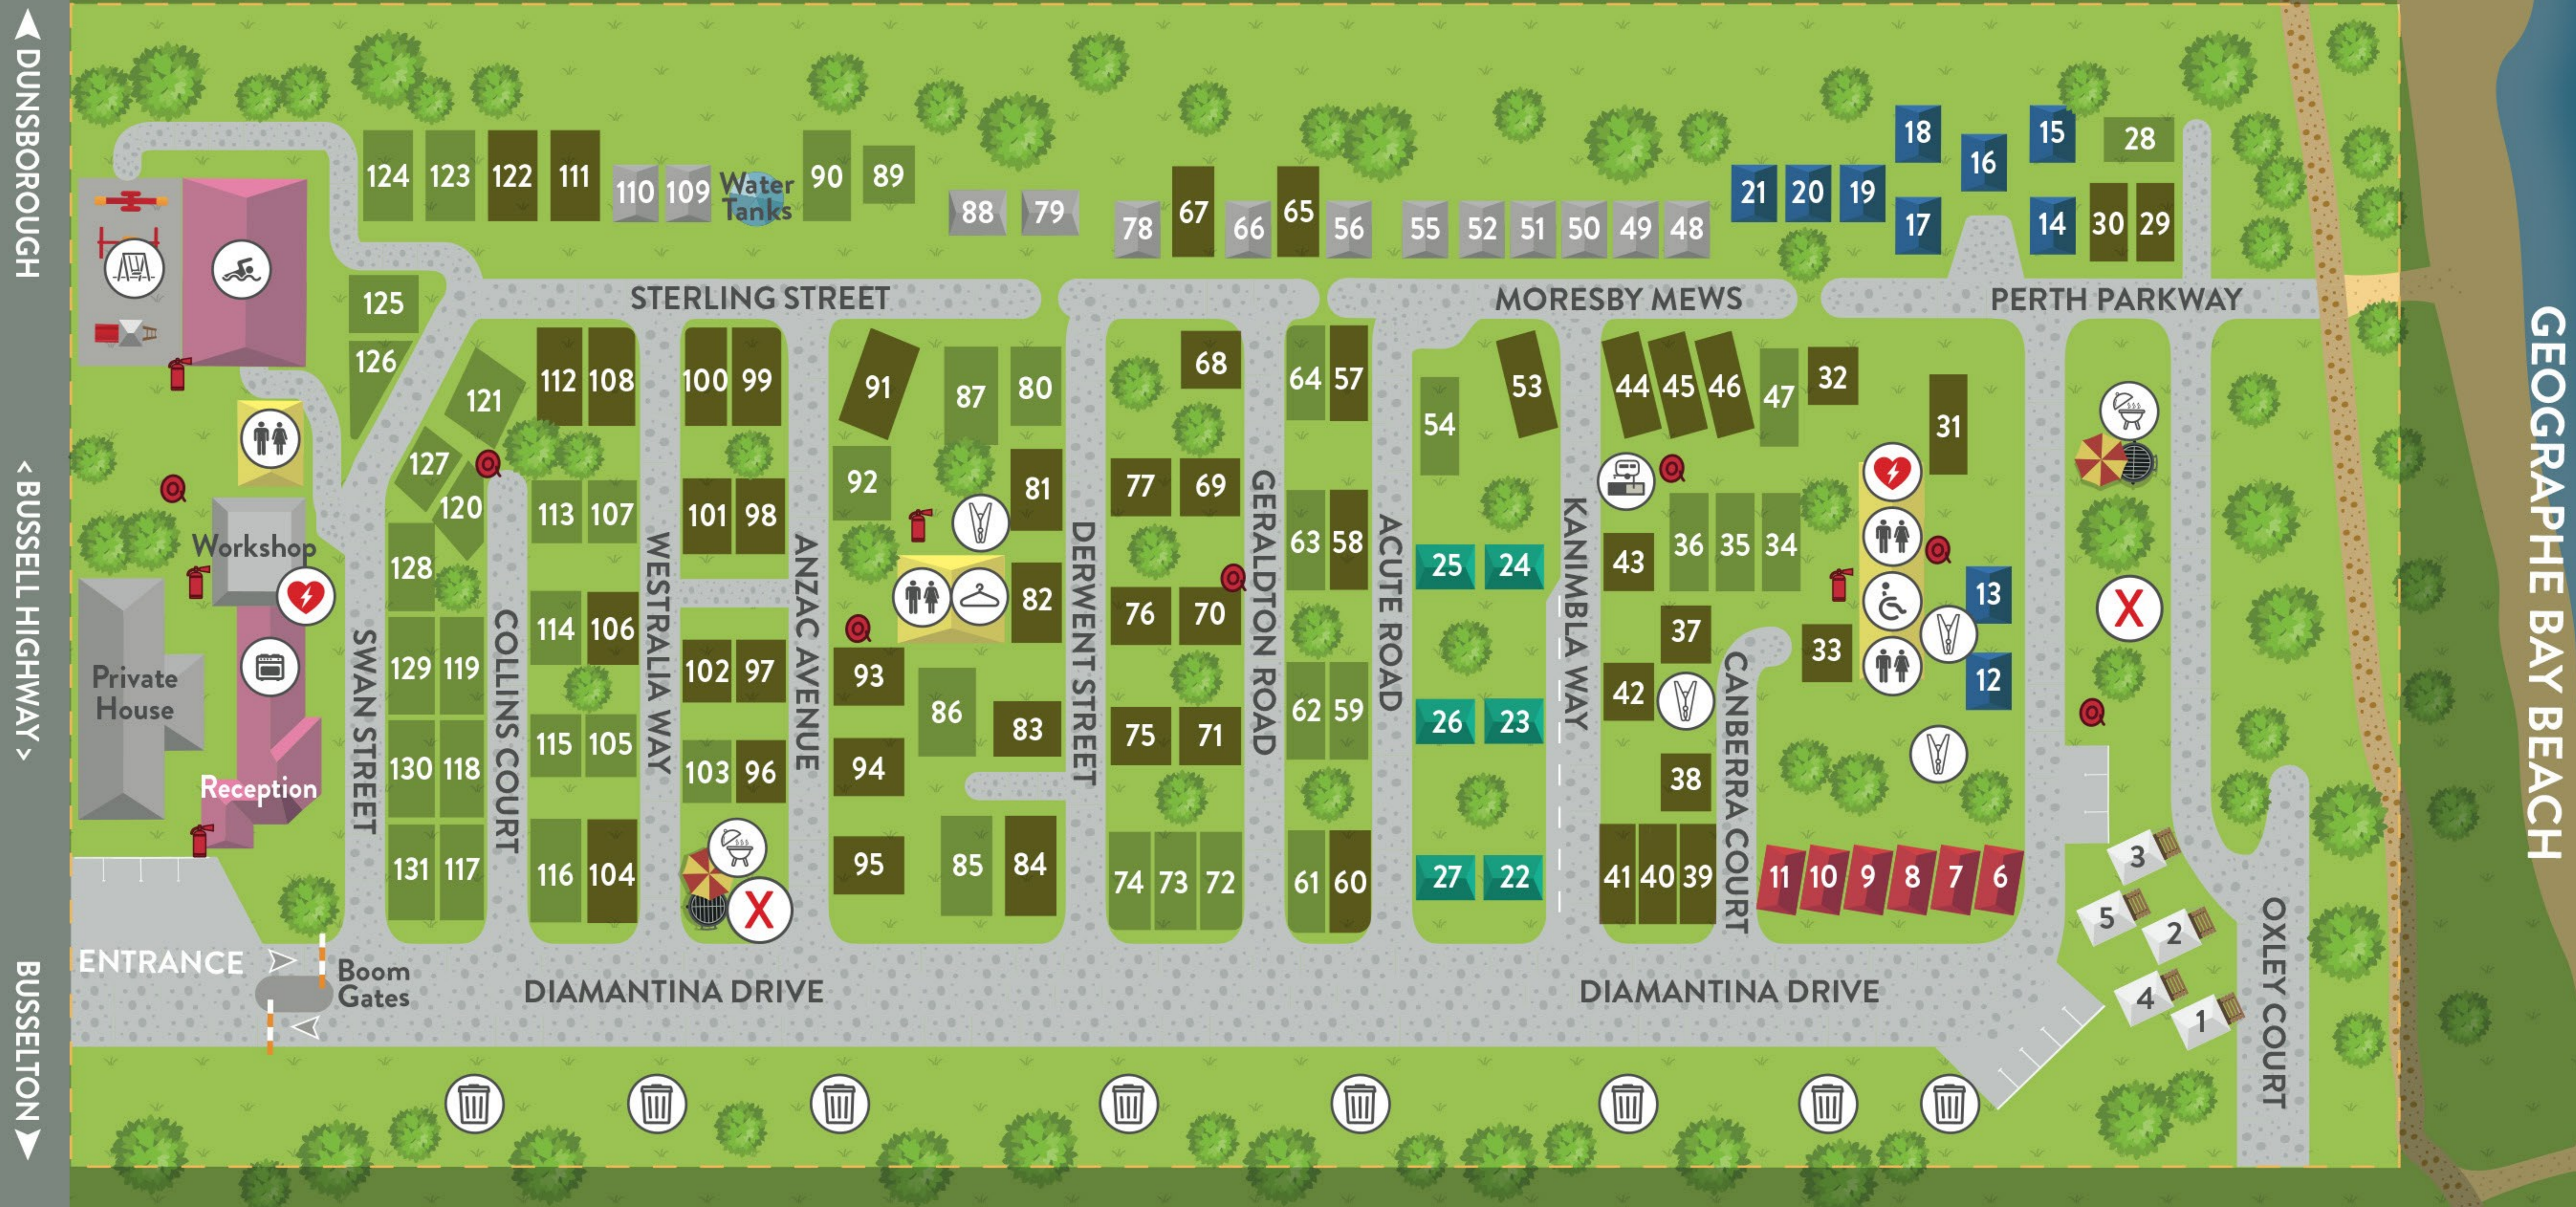

Discovery  
PARKS

BUSSELTON

- SUPERIOR
- STANDARD
- SAFARI TENTS
- ECONOMY
- POWERED CARAVAN SITES
- POWERED TENT SITES
- COMMON AREAS
- AMENITIES
- PERMANENT SITES
- INDOOR POOL
- LAUNDRY
- CLOTHES LINE
- DUMP POINT
- CAMP KITCHEN
- BBQ
- BINS
- TOILETS
- ACCESSIBLE
- EVACUATION POINT
- DEFIBRILLATOR

325m approx 4min 30sec walk

Amenities Code: C1267Y  
Lock-box Code: 1346#

WiFi Hotspot  
Available at Reception  
Username: GDAY\_WiFi  
Password: DHP48834\$

GEOGRAPHE BAY BEACH

583-585 Bussell Highway, Busselton WA 6280 • (08) 9755 4079 • After hours 0481 468 016