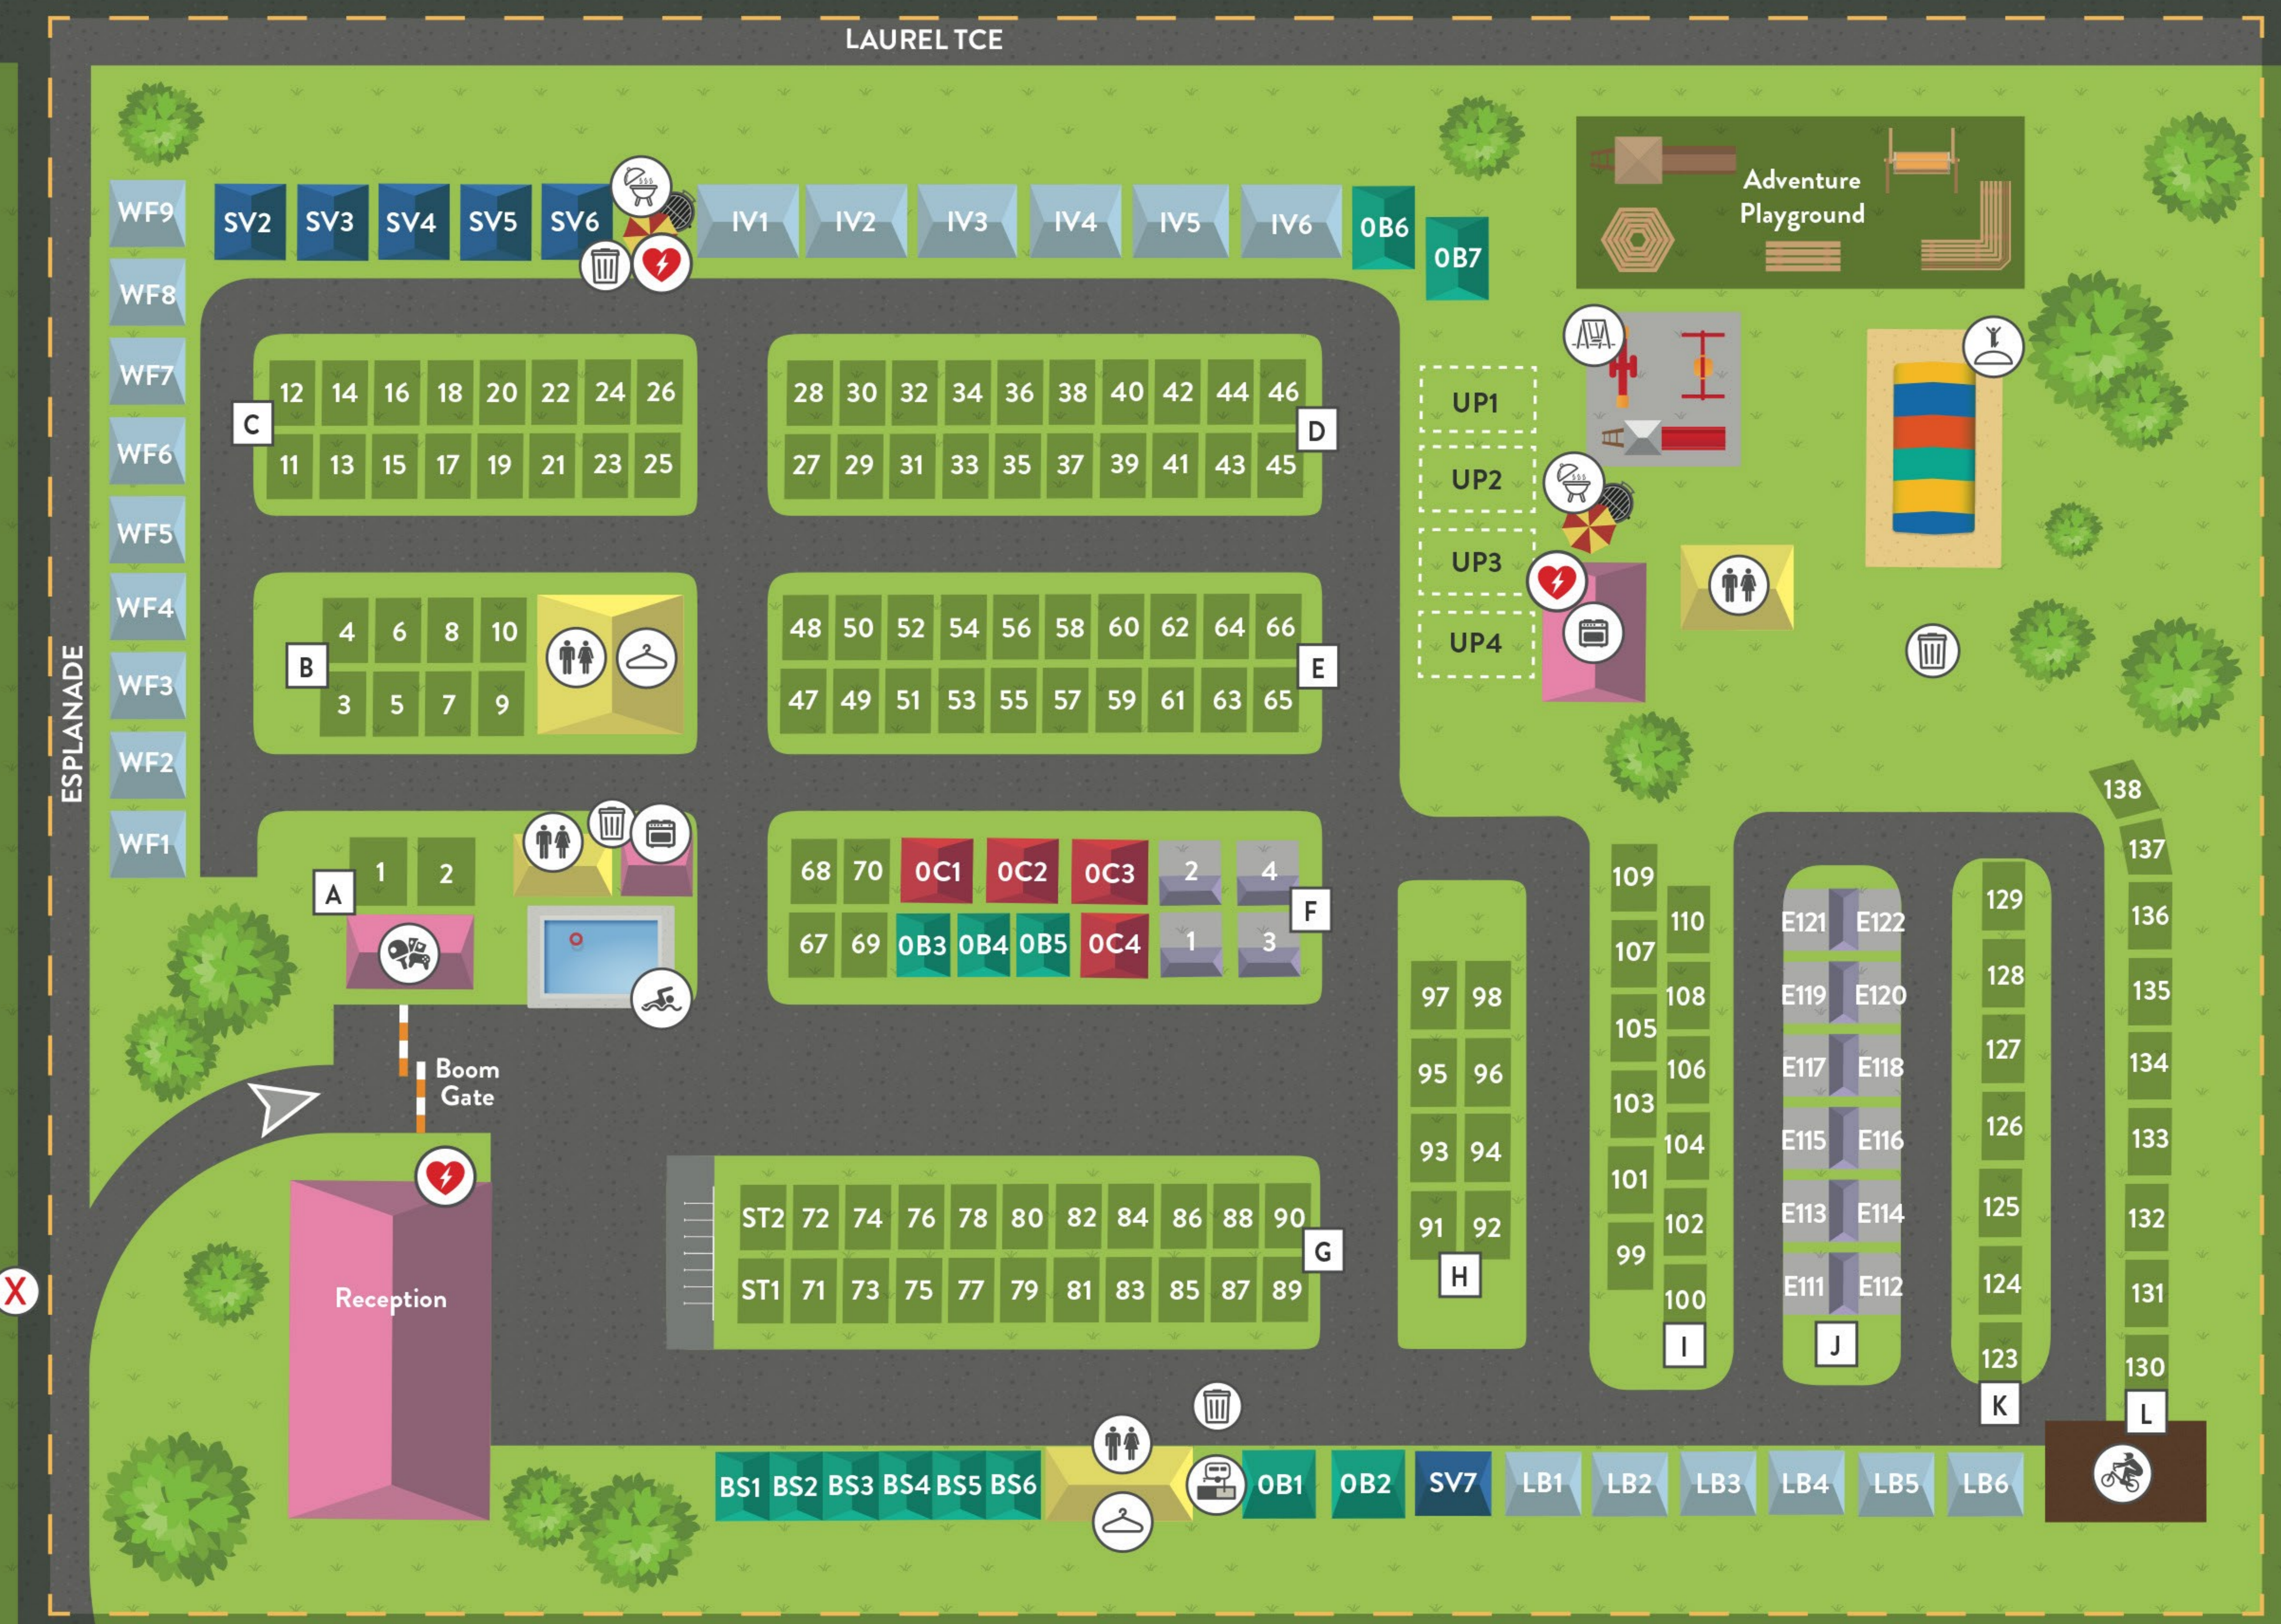

-  DELUXE
-  SUPERIOR
-  STANDARD
-  BUDGET
-  ENSUITE SITES
-  POWERED SITES
-  UNPOWERED SITES
-  COMMON AREAS
-  AMENITIES
-  INDOOR POOL
-  LAUNDRY
-  PLAYGROUND
-  PUMP TRACK
-  DUMP POINT
-  CAMP KITCHEN
-  GAMES ROOM
-  BOUNCING PILLOW
-  BBQ
-  BINS
-  TOILETS
-  ACCESSIBLE
-  EVACUATION POINT
-  DEFIBRILLATOR

70-80 Esplanade, Robe SA 5276 • (08) 8768 2237

[@discoveryparksandresorts](https://www.instagram.com/discoveryparksandresorts)

[www.tripadvisor.com.au](https://www.tripadvisor.com.au)

Thanks for staying with us.  
We'd love to see your photos and hear about your time at Discovery Parks - Robe.